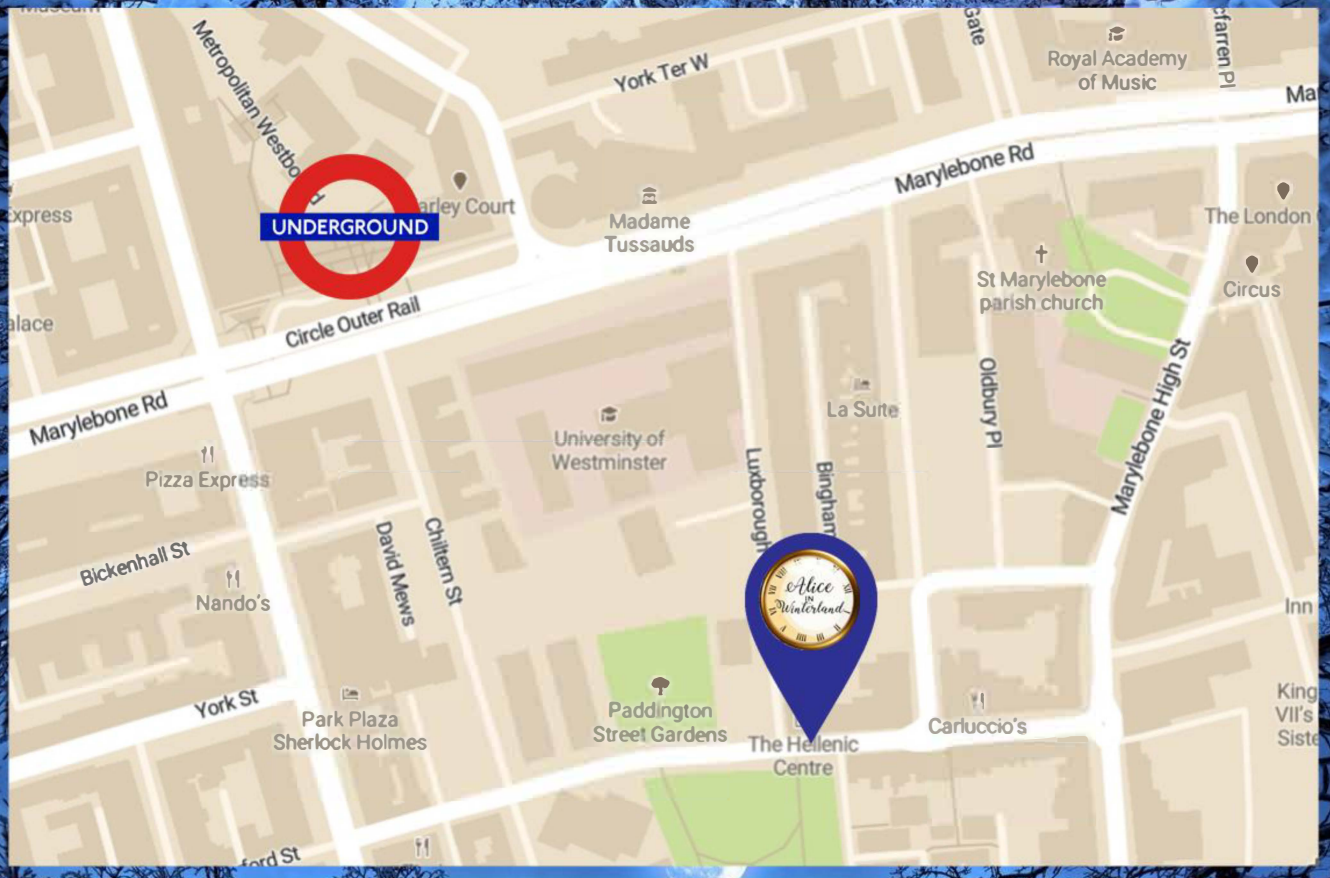

## About the Venue

LOCATED IN THE HEART OF MARYLEBONE AND A SHORT WALK FROM BOND STREET, THIS ELEGANT VENUE COMES A MAGICAL SETTING WITH STUNNING LIGHTING AND WINTERLAND PRODUCTION.

## *Venue Location*

THE HELLENIC CENTRE  
16-18 PADDINGTON STREET  
MARYLEBONE,  
LONDON  
W1U 5AS

## *Transport*

BAKER STREET STATION - 3 MINS  
MARYLEBONE STATION - 5 MINS  
BOND STREET STATION - 8 MINS