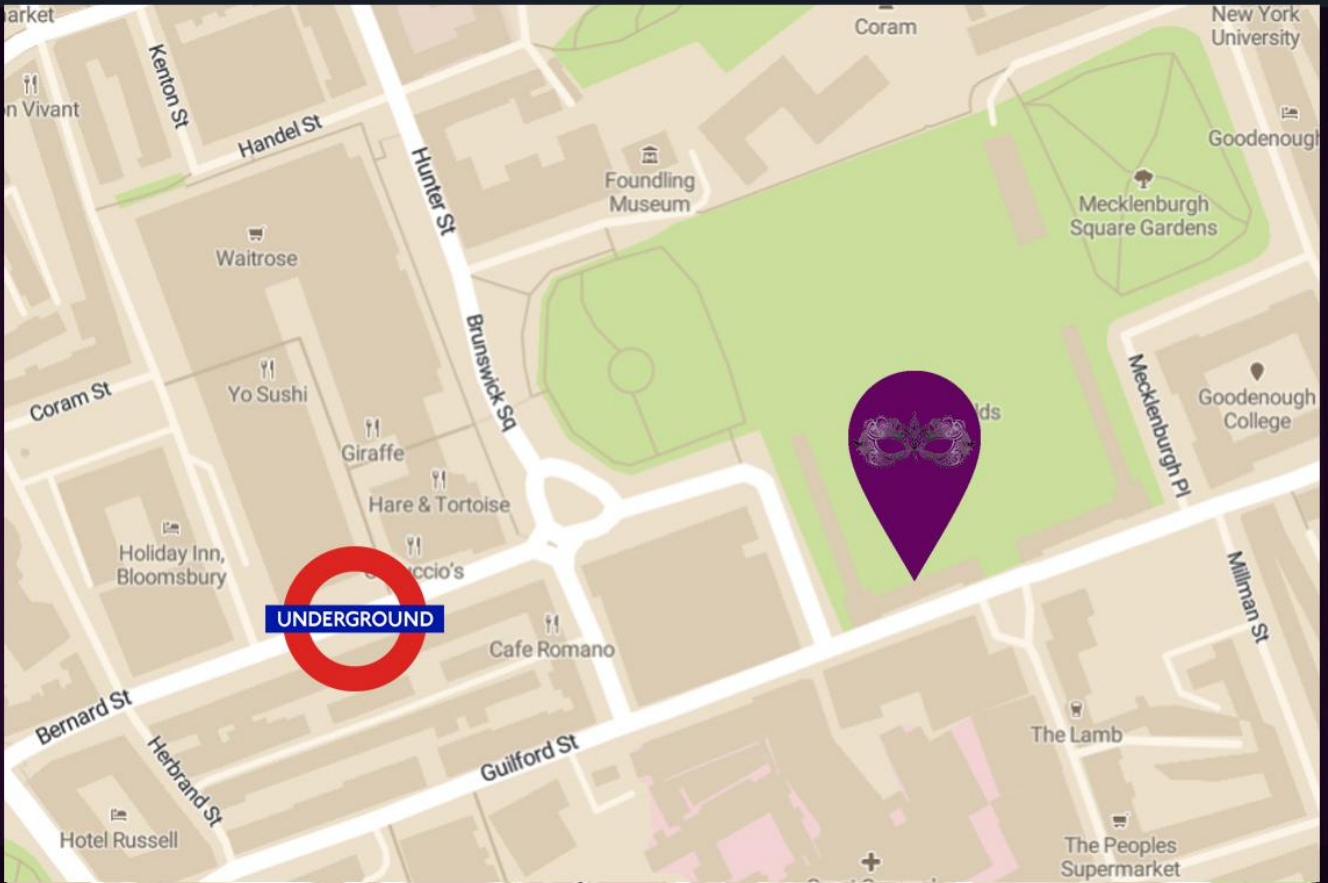

MASQUERADE

THE VENUE

ENTER THE WORLD OF THE MASQUERADE BALL THIS CHRISTMAS AT THE FOUNTAIN ROOM. LOCATED IN THE HEART OF BLOOMSBURY WINE AND DINE UNDERNEATH A GLITTERING STAR LIT CEILING.

MASQUERADE

WHAT'S INCLUDED

COMPLIMENTARY CLOAKROOM

EVENT STAFFING

THEMING, LIGHTING & PRODUCTION

FULL EVENT MANAGEMENT

MASQUERADE

VENUE LOCATION

THE FOUNTAIN ROOM
CORAM'S FIELDS
93 GUILFORD STREET
LONDON
WC1N 1DN

TRANSPORT

RUSSELL SQUARE STATION - 3 MINS
KINGS CROSS STATION - 6 MINS
EUSTON STATION - 8 MINS