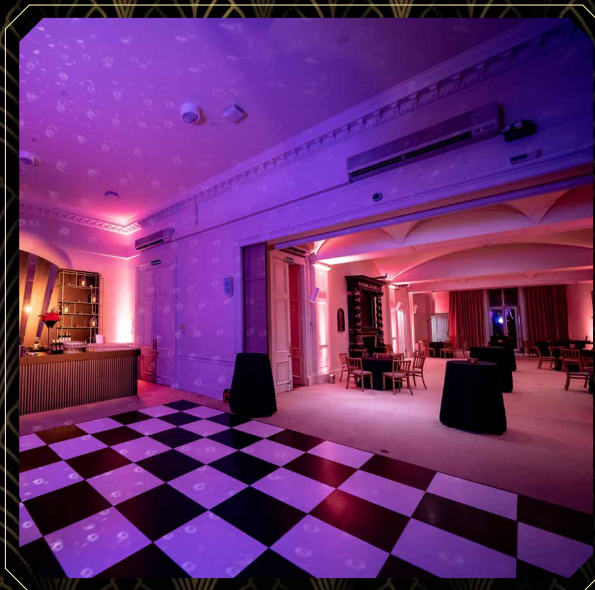

PICK YOUR OWN 1920S INSPIRED ENTERTAINMENT

Back in the 1920s Kent House had a reputation as a **palace of amusements**. And we're delighted to revive that tradition for Christmas 2022 but with **added shine, shimmer and sparkle**.

Choose from a selection of performers including **flapper dancers, vintage photobooth, showgirls and singers** to personalise your party.

Dance crazes come and go and whilst not everyone can pull off the perfect Charleston you'll still be able to get **wild and free on the dancefloor** as our top London DJ will be playing all your favourite toe tapping tunes.